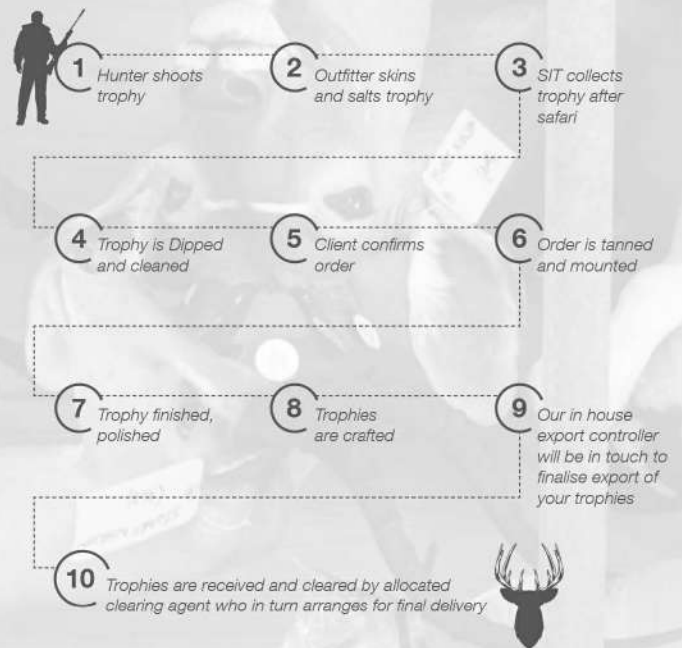

TERMS & CONDITIONS

- We require a 50% down payment on Taxidermy consignments as confirmation of your order.
- All trophies collected and stored by Splitting Image Taxidermy will be deemed as "work in process" and will attract full Dip and Pack charges should trophies be uplifted to another facility in South Africa.
- All work begins at the date that payment is received.
- Upon receipt of payment, all "terms and Conditions" listed are deemed final and binding.
- Shipping fees, Clearing charges, and importation fees from Africa, are not included, and are for the hunters account.
- We accept no responsibility for any defect which may occur as a result of poor field preparation.
- Although great care is taken, we do not accept responsibility for loss due to hair slip, storm damage, fire, or theft.
- Splitting Image Taxidermy is not responsible for trophies in transit to, or from our premises.
- Prices are subject to alteration without prior notice. Prices quoted and accepted by clients will not fluctuate or change regardless of exchange rates.
- Wall pedestals cost 10% extra of listed shoulder mount price.
- Pedestal mounts cost 15% extra of listed shoulder mount prices.
- Half mount cost 60% of Full mount price.
- Open mouth mounts carry a 15% surcharge.
- Custom mounts carry a 15% surcharge.
- Packing, Crating and Admin Fees; 15% of total order, with a minimum of $350.
- Taxidermy orders will be turned around in 10 months from the date of down payment and full mounting instructions are received.

Please contact us for a list of references and full retail prices.

South Africa

Tel: +27 41 811 9729, Fax: +27 86 514 3130, Int Tel/Fax: +27 41 484 4748
P.O. Box 27582, Greenacres, Port Elizabeth 6057, South Africa
info@splittingimagetaxidermy.co.za, www.splittingimagetaxidermy.com

Taxidermy America

Tel: +1 832 698 9801, Cell: +1 775 354 8302
31818 Industrial Park Drive, Pinehurst, Texas, 77362
Please contact us for shipping details
info@taxidermyamerica.com, www.taxidermyamerica.com